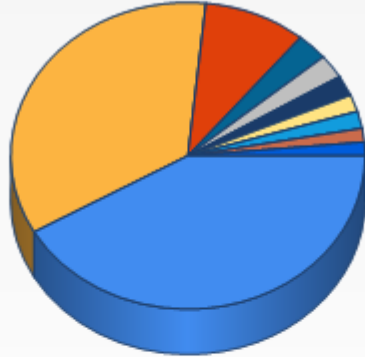

Top 10 External Websites

Site	Usage (hours)
.youtube.com/watch?v=k2g4QiDEWD4	1.16
.youtube.com/watch?v=gmK75fEjMvg	0.97
forgottenoldphotos.blogspot.com/	0.26
.youtube.com/watch?v=6NjIMkjOh98	0.08
mystory.myin2l.com/mystory/Narr_Previ...	0.07
.youtube.com/watch?v=cCZwDx3xGpg	0.06
.youtube.com/watch?v=7LGcks41SYs	0.05
.youtube.com/watch?v=acnt3r6z5ns	0.05
.youtube.com/watch?v=xUeLNlxSBsg	0.04
.youtube.com/watch?v=TJk-cBZdl1A	0.04

download data

Daily Usage

1/19/2020	5.71 hours
1/20/2020	7.32 hours
1/21/2020	13.11 hours
1/22/2020	19.66 hours
1/23/2020	5.92 hours
1/24/2020	4.71 hours
1/25/2020	7.88 hours
1/26/2020	2.42 hours
1/27/2020	8.61 hours
1/28/2020	9.02 hours
1/29/2020	6.46 hours
1/30/2020	7.19 hours
1/31/2020	10.95 hours
Total Hours	238.48