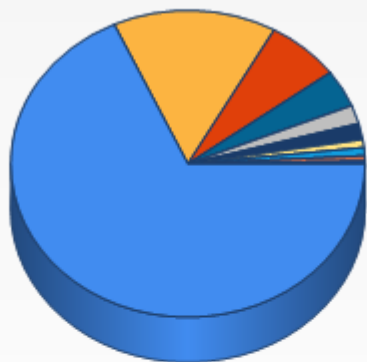

download data

Daily Usage

1/19/2020	22.39 hours
1/20/2020	12.84 hours
1/21/2020	3.53 hours
1/22/2020	14.93 hours
1/23/2020	24 hours
1/24/2020	20.74 hours
1/25/2020	10.55 hours
1/26/2020	21.57 hours
1/27/2020	13.66 hours
1/28/2020	8.81 hours
1/29/2020	0.57 hours
1/30/2020	2.52 hours
1/31/2020	6.92 hours
Total Hours	267.11

[download data](#)

[download data](#)

[download data](#)

Daily Usage

1/1/2020	14.47 hours
1/2/2020	13.58 hours
1/3/2020	14.33 hours
1/4/2020	24 hours
1/5/2020	11.8 hours
1/6/2020	7.11 hours
1/7/2020	15.8 hours
1/8/2020	23.88 hours
1/9/2020	11.1 hours
1/10/2020	12.7 hours
1/11/2020	0 hours
1/12/2020	0 hours
1/13/2020	1.42 hours
1/14/2020	7.18 hours
1/15/2020	0.19 hours
1/16/2020	5.84 hours
1/17/2020	4.91 hours
1/18/2020	15.89 hours

Top 10 External Websites

Site	Usage (hours)
.youtube.com/watch?v=zeApvbS6064	2.42
.tedmed.com/talks/show?id=526821	0.53
.youtube.com/watch?v=oLeKtWRTerM	0.24
.youtube.com/watch?v=8RZfZ3qpAMk	0.14
.youtube.com/results?search_query=dog...	0.07
.youtube.com/watch?v=iPW75ZO4pIA	0.06
.youtube.com/channel/UCF0pVpls18R5kcA...	0.03
.youtube.com/channel/UCYjxF8NRCLtSKND...	0.03
mystory.myin2l.com/mystory/Narr_Previ...	0.02
accounts.google.com/ServiceLogin?uile...	0.01