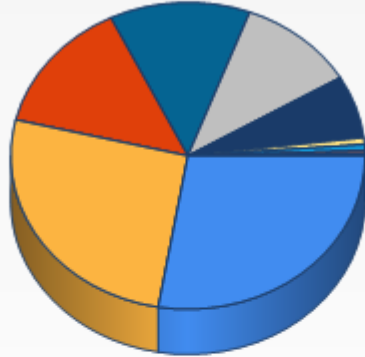

Top 10 External Websites

Site	Usage (hours)
.youtube.com/watch?v=59YA0hwMc9s	3.51
.youtube.com/watch?v=se0YQ_NDGdU	3.31
.youtube.com/watch?v=ZxyhJpyEF0E	1.78
.youtube.com/watch?v=6LVZ07IAg4M	1.63
.youtube.com/watch?v=1981EXifoYc	1.37
.youtube.com/watch?v=ZEcqHA7dbwM	0.84
comepraytherosary.org/	0.09
.youtube.com/watch?v=hmJK6Gr6nnk	0.08
.google.com/search?source=hp&ei=ZO10X...	0.04
.google.com/search?q=brown+street+akr...	0.03

download data

Daily Usage

2/19/2020	2 hours
2/20/2020	9.13 hours
2/21/2020	7.96 hours
2/22/2020	2.42 hours
2/23/2020	2.48 hours
2/24/2020	8.3 hours
2/25/2020	13.23 hours
2/26/2020	12.15 hours
2/27/2020	12.74 hours
2/28/2020	10.59 hours
2/29/2020	9.58 hours
Total Hours	209.46