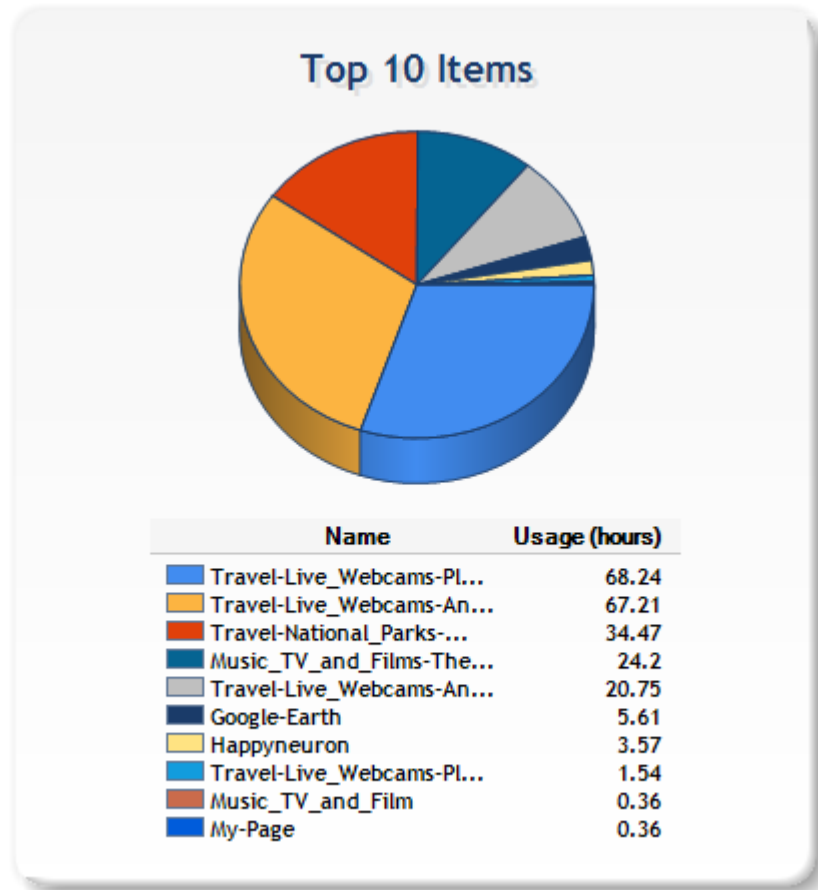

[download data](#)

[download data](#)

[download data](#)

Daily Usage

3/1/2020	24 hours
3/2/2020	15.31 hours
3/3/2020	0 hours
3/4/2020	2.42 hours
3/5/2020	0 hours
3/6/2020	5.48 hours
3/7/2020	11.89 hours
3/8/2020	24 hours
3/9/2020	10.86 hours
3/10/2020	0 hours
3/11/2020	0 hours
3/12/2020	0 hours
3/13/2020	5.21 hours
3/14/2020	24 hours
3/15/2020	24 hours
3/16/2020	16.42 hours
3/17/2020	12.84 hours
3/18/2020	16.1 hours