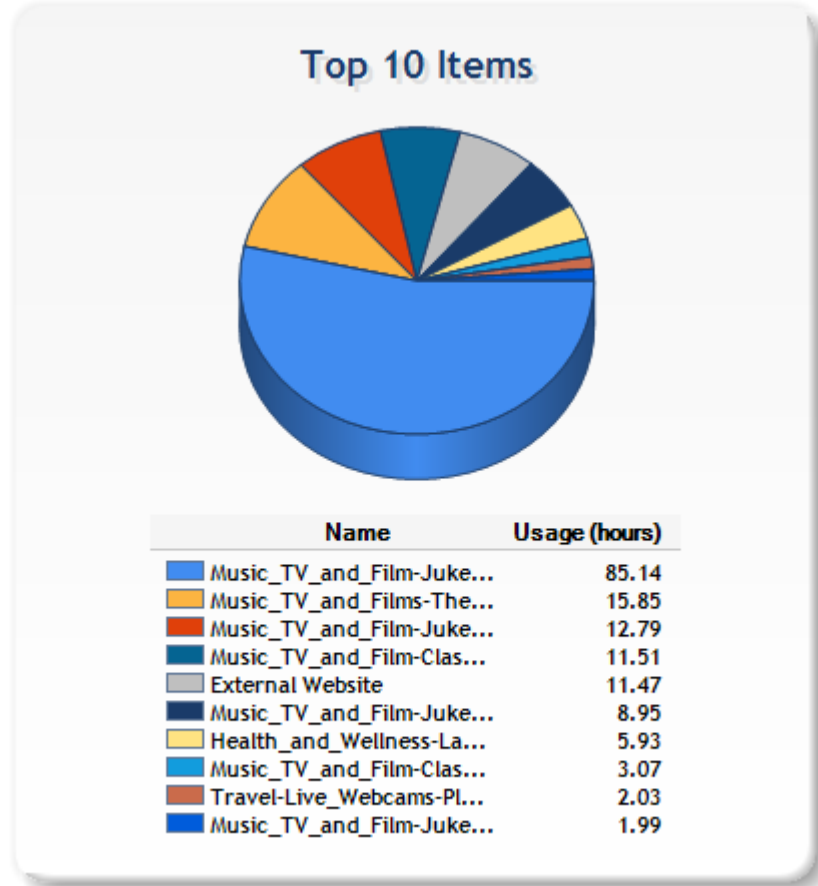

[download data](#)

[download data](#)

[download data](#)

Daily Usage

3/1/2020	2.57 hours
3/2/2020	1.06 hours
3/3/2020	1.53 hours
3/4/2020	6.17 hours
3/5/2020	11.3 hours
3/6/2020	7.33 hours
3/7/2020	12.63 hours
3/8/2020	9.26 hours
3/9/2020	2.33 hours
3/10/2020	6.84 hours
3/11/2020	9.55 hours
3/12/2020	8.84 hours
3/13/2020	4.53 hours
3/14/2020	7.05 hours
3/15/2020	24 hours
3/16/2020	21.08 hours
3/17/2020	0.01 hours
3/18/2020	0 hours