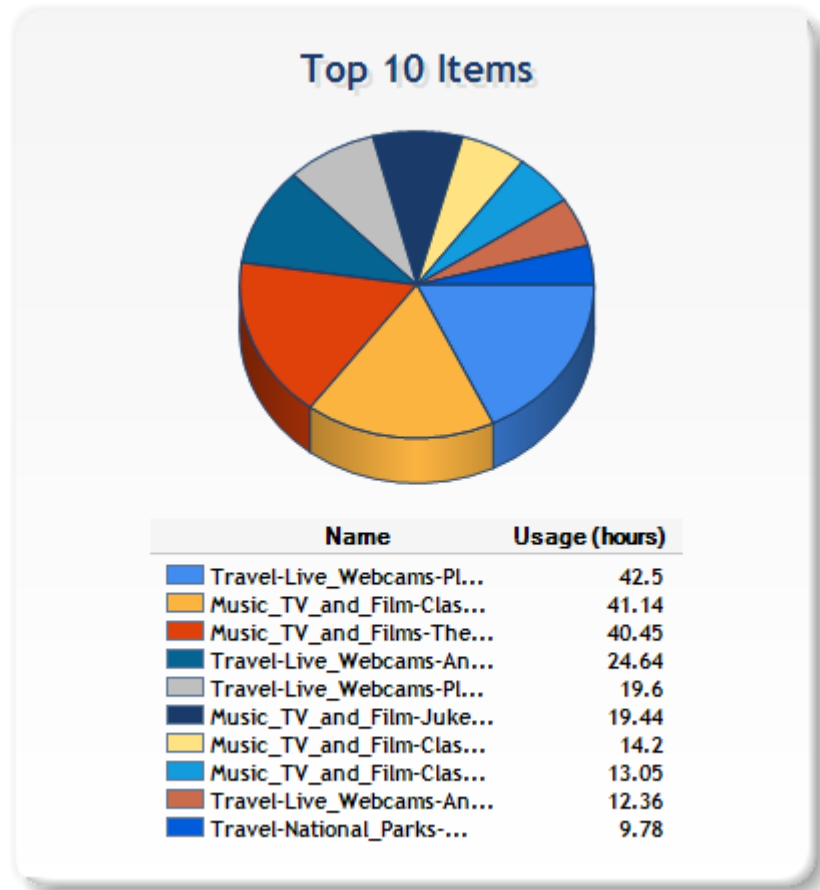

[download data](#)

[download data](#)

[download data](#)

Daily Usage

1/1/2020	14.47 hours
1/2/2020	13.58 hours
1/3/2020	14.33 hours
1/4/2020	24 hours
1/5/2020	11.8 hours
1/6/2020	7.11 hours
1/7/2020	15.8 hours
1/8/2020	23.88 hours
1/9/2020	11.1 hours
1/10/2020	12.7 hours
1/11/2020	0 hours
1/12/2020	0 hours
1/13/2020	1.42 hours
1/14/2020	7.18 hours
1/15/2020	0.19 hours
1/16/2020	5.84 hours
1/17/2020	4.91 hours
1/18/2020	15.89 hours