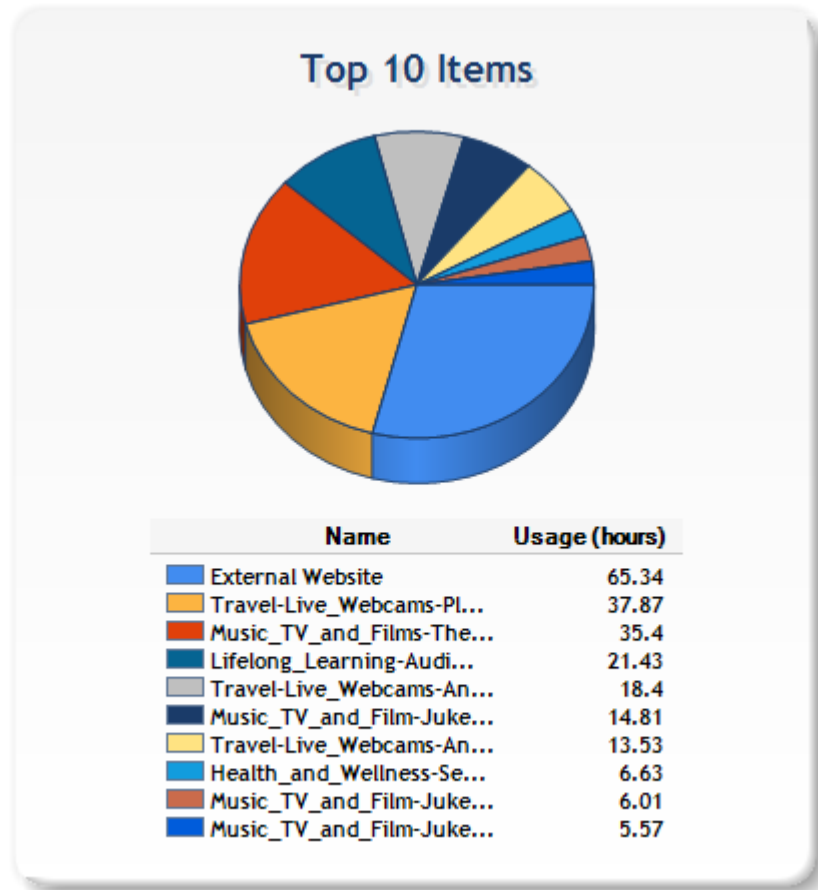

[download data](#)

[download data](#)

[download data](#)

Daily Usage

1/1/2020	0 hours
1/2/2020	0 hours
1/3/2020	0 hours
1/4/2020	0 hours
1/5/2020	12.11 hours
1/6/2020	4.74 hours
1/7/2020	1.88 hours
1/8/2020	12.98 hours
1/9/2020	19.59 hours
1/10/2020	4.78 hours
1/11/2020	0 hours
1/12/2020	4.43 hours
1/13/2020	2.69 hours
1/14/2020	1.8 hours
1/15/2020	5.66 hours
1/16/2020	10.57 hours
1/17/2020	18.02 hours
1/18/2020	4.83 hours