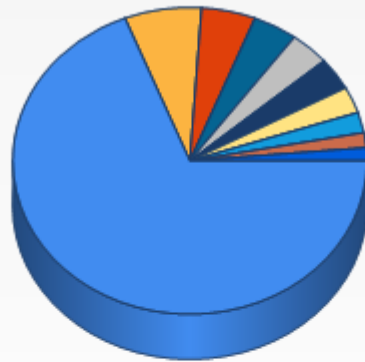

Sincerely,

Erin Rorar, CDP

IN2L Grant Facilitator

[download data](#)

[download data](#)

[download data](#)

Daily Usage

1/1/2020	0 hours
1/2/2020	0 hours
1/3/2020	0 hours
1/4/2020	0 hours
1/5/2020	12.11 hours
1/6/2020	4.74 hours
1/7/2020	1.88 hours
1/8/2020	12.98 hours
1/9/2020	19.59 hours
1/10/2020	4.78 hours
1/11/2020	0 hours
1/12/2020	4.43 hours
1/13/2020	2.69 hours
1/14/2020	1.8 hours
1/15/2020	5.66 hours
1/16/2020	10.57 hours
1/17/2020	18.02 hours
1/18/2020	4.83 hours

Top 10 External Websites

Site	Usage (hours)
.youtube.com/watch?v=vptl7n5YCoE	42.49
.youtube.com/watch?v=DuXB1a3NBCw&list...	4.33
.youtube.com/watch?v=mosvEKOj5EI	3.04
.youtube.com/watch?v=aS2QteCLdAI&list...	2.5
.youtube.com/watch?v=BWOpR3Kj_dg	2.23
.youtube.com/watch?v=T84dax2MDPg	2.11
.youtube.com/results?search_query=cat...	1.72
.youtube.com/watch?v=5hBom8sj5fs	1.33
.youtube.com/channel/UCF0pVplsI8R5kcA...	0.97
.youtube.com/watch?v=D2R3QXgK-Cs	0.84