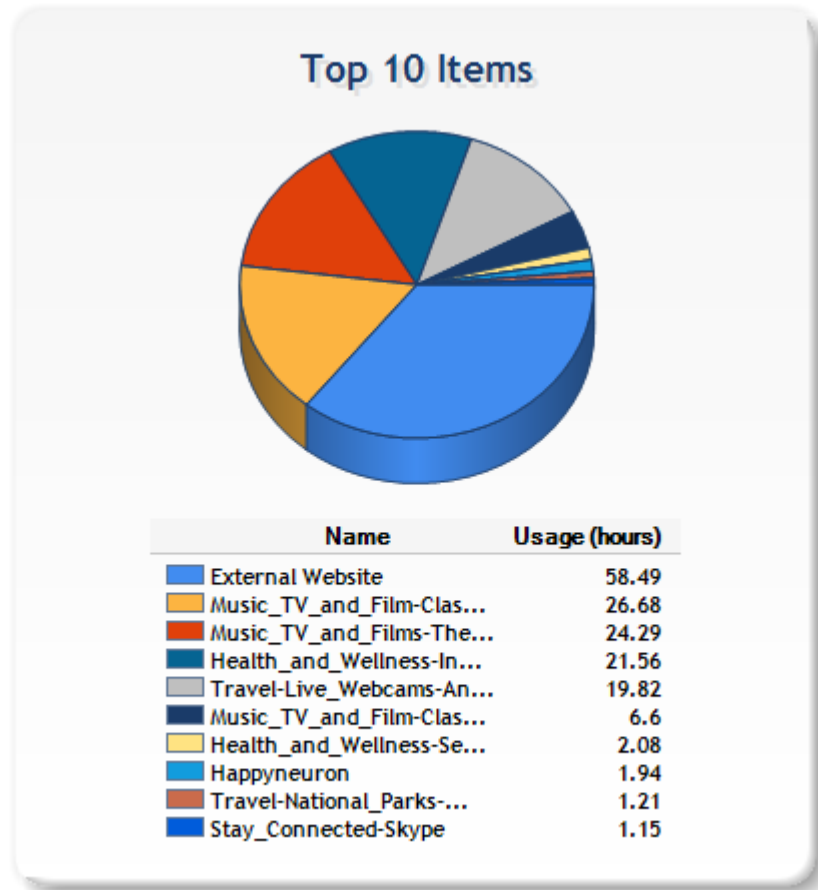

[download data](#)

[download data](#)

[download data](#)

Daily Usage

3/1/2020	24 hours
3/2/2020	13.68 hours
3/3/2020	2.67 hours
3/4/2020	4.78 hours
3/5/2020	1.87 hours
3/6/2020	1.57 hours
3/7/2020	6.66 hours
3/8/2020	0.08 hours
3/9/2020	2.86 hours
3/10/2020	2.08 hours
3/11/2020	0.22 hours
3/12/2020	0 hours
3/13/2020	8.79 hours
3/14/2020	0 hours
3/15/2020	2.42 hours
3/16/2020	0 hours
3/17/2020	11.11 hours
3/18/2020	14.25 hours