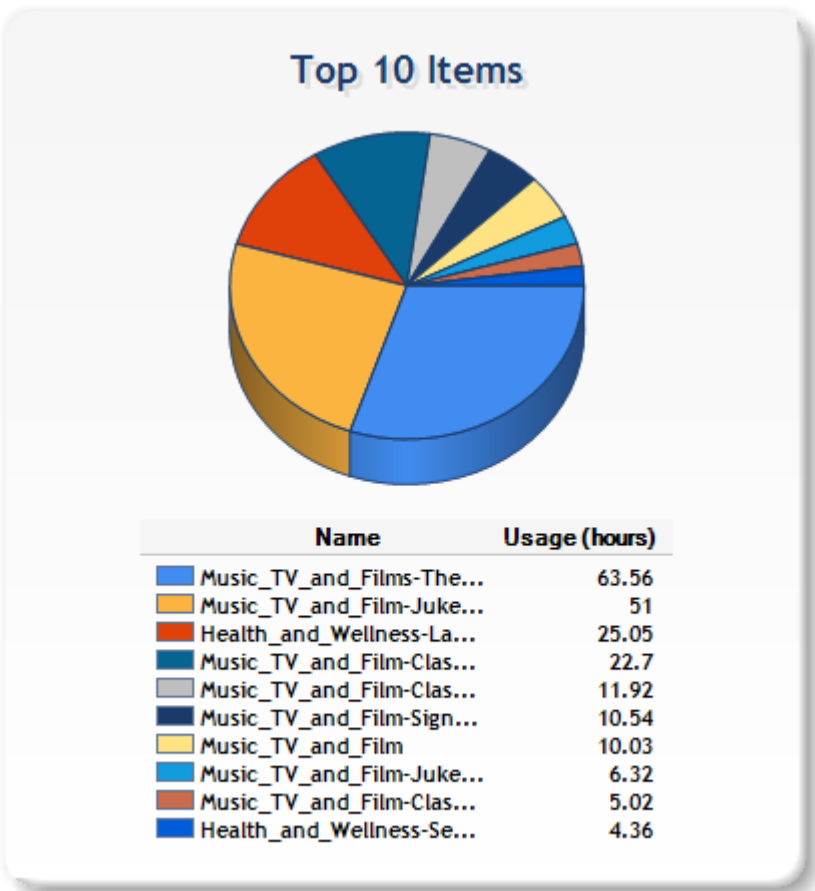

[download data](#)

[download data](#)

[download data](#)

Daily Usage

1/1/2020	3.29 hours
1/2/2020	12.67 hours
1/3/2020	16.81 hours
1/4/2020	5.68 hours
1/5/2020	3.03 hours
1/6/2020	2.42 hours
1/7/2020	5.82 hours
1/8/2020	7.88 hours
1/9/2020	2.16 hours
1/10/2020	0 hours
1/11/2020	12.57 hours
1/12/2020	0 hours
1/13/2020	6.05 hours
1/14/2020	11.43 hours
1/15/2020	7.61 hours
1/16/2020	3.88 hours
1/17/2020	20.89 hours
1/18/2020	7.32 hours