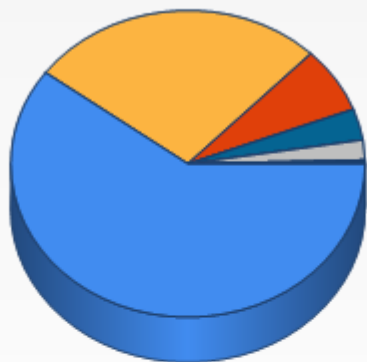

[download data](#)

Daily Usage

3/19/2020	0.03 hours
3/20/2020	14.28 hours
3/21/2020	15.31 hours
3/22/2020	0 hours
3/23/2020	1.89 hours
3/24/2020	0 hours
3/25/2020	0.27 hours
3/26/2020	0.2 hours
3/27/2020	2.41 hours
3/28/2020	0 hours
3/29/2020	0 hours
3/30/2020	1.11 hours
3/31/2020	0 hours
Total Hours	228.02

[download data](#)

[download data](#)

[download data](#)

Daily Usage

3/1/2020	24 hours
3/2/2020	13.68 hours
3/3/2020	2.67 hours
3/4/2020	4.78 hours
3/5/2020	1.87 hours
3/6/2020	1.57 hours
3/7/2020	6.66 hours
3/8/2020	0.08 hours
3/9/2020	2.86 hours
3/10/2020	2.08 hours
3/11/2020	0.22 hours
3/12/2020	0 hours
3/13/2020	8.79 hours
3/14/2020	0 hours
3/15/2020	2.42 hours
3/16/2020	0 hours
3/17/2020	11.11 hours
3/18/2020	14.25 hours

Top 10 External Websites

Site	Usage (hours)
.youtube.com/watch?v=Mfb1eG5Cgzl	35.12
.youtube.com/watch?v=5gqXVMpVT1E&list...	15.81
.youtube.com/channel/UCF0pVpls18R5kcA...	4.08
.youtube.com/watch?v=95kvSXLy-gE&list...	1.92
.youtube.com/watch?v=j4vee_GB68k	1.22
.scientificamerican.com/article/eleph...	0.12
.google.com/maps/place/West+Virginia/...	0.04
livestream.com/northnapleschurch/nncw...	0.03
nncchurch.org/livestream/	0.03
.youtube.com/watch?v=2xfZ0K4Nd68&list...	0.02