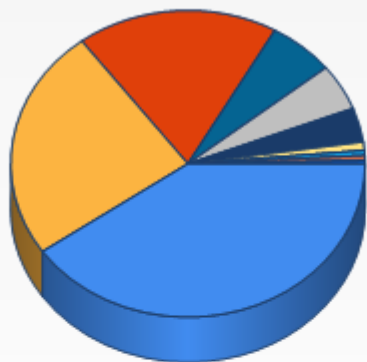

Top 10 External Websites

Site	Usage (hours)
.youtube.com/watch?v=Mfb1eG5Cgzl	35.12
.youtube.com/watch?v=5gqXVMpVT1E&list...	15.81
.youtube.com/channel/UCF0pVpls18R5kcA...	4.08
.youtube.com/watch?v=95kvSXLy-gE&list...	1.92
.youtube.com/watch?v=j4vee_GB68k	1.22
.scientificamerican.com/article/eleph...	0.12
.google.com/maps/place/West+Virginia/...	0.04
livestream.com/northnapleschurch/nncw...	0.03
nncchurch.org/livestream/	0.03
.youtube.com/watch?v=2xfZ0K4Nd68&list...	0.02

download data

Daily Usage

3/19/2020	10.4 hours
3/20/2020	12.46 hours
3/21/2020	1.21 hours
3/22/2020	13.42 hours
3/23/2020	23.46 hours
3/24/2020	14.48 hours
3/25/2020	0 hours
3/26/2020	0 hours
3/27/2020	0 hours
3/28/2020	0 hours
3/29/2020	0 hours
3/30/2020	0 hours
3/31/2020	0 hours
Total Hours	172.47

[download data](#)

[download data](#)

[download data](#)

Daily Usage

3/1/2020	2.57 hours
3/2/2020	1.06 hours
3/3/2020	1.53 hours
3/4/2020	6.17 hours
3/5/2020	11.3 hours
3/6/2020	7.33 hours
3/7/2020	12.63 hours
3/8/2020	9.26 hours
3/9/2020	2.33 hours
3/10/2020	6.84 hours
3/11/2020	9.55 hours
3/12/2020	8.84 hours
3/13/2020	4.53 hours
3/14/2020	7.05 hours
3/15/2020	24 hours
3/16/2020	21.08 hours
3/17/2020	0.01 hours
3/18/2020	0 hours

Top 10 External Websites

Site	Usage (hours)
.youtube.com/watch?v=4cRJpbyOJrQ&list...	4.6
.youtube.com/watch?v=gz83WMC_db8&list...	2.79
.youtube.com/watch?v=8leQxuCoo5w	2.1
.youtube.com/watch?v=cL3iLBnTJ5Y	0.69
.youtube.com/watch?v=obNkcFIDXXY	0.56
.youtube.com/watch?v=hW3AjheOKSU&list...	0.41
.usatoday.com/story/news/politics/ele...	0.1
.msn.com/en-us/news/good-news/officer...	0.06
.usatoday.com/	0.06
.nytimes.com/interactive/2020/03/03/u...	0.04