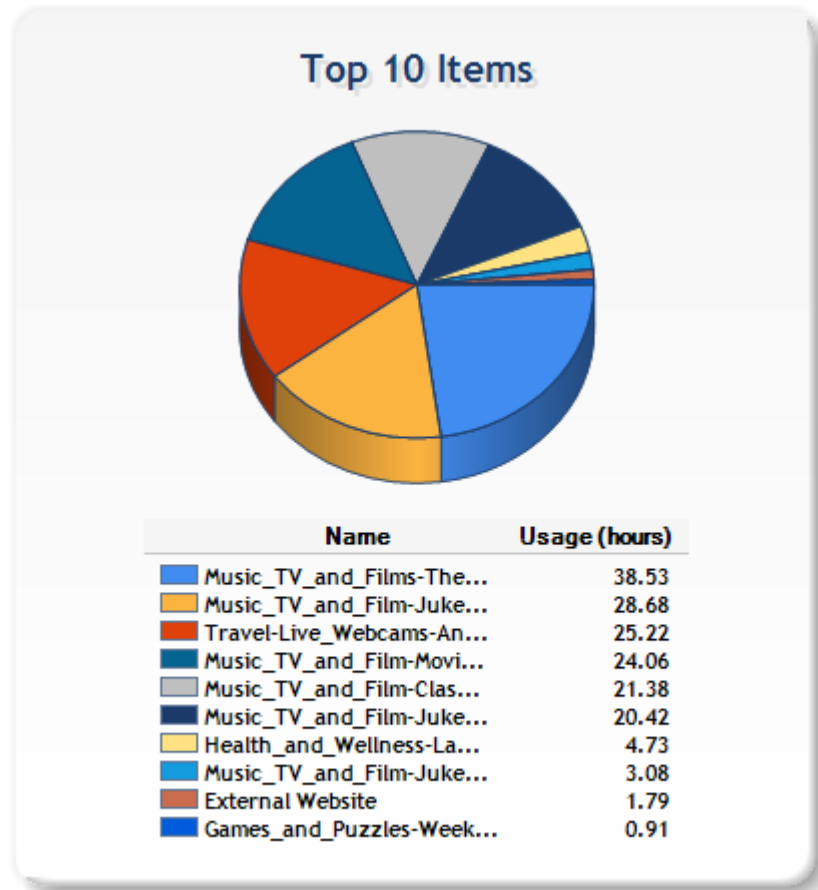

[download data](#)

[download data](#)

[download data](#)

Daily Usage

2/1/2020	3.01 hours
2/2/2020	14.51 hours
2/3/2020	19.15 hours
2/4/2020	6.79 hours
2/5/2020	1.82 hours
2/6/2020	3.35 hours
2/7/2020	10.53 hours
2/8/2020	12.63 hours
2/9/2020	0 hours
2/10/2020	2.42 hours
2/11/2020	2.56 hours
2/12/2020	0 hours
2/13/2020	7.53 hours
2/14/2020	4.02 hours
2/15/2020	2.36 hours
2/16/2020	0 hours
2/17/2020	0 hours
2/18/2020	3.94 hours