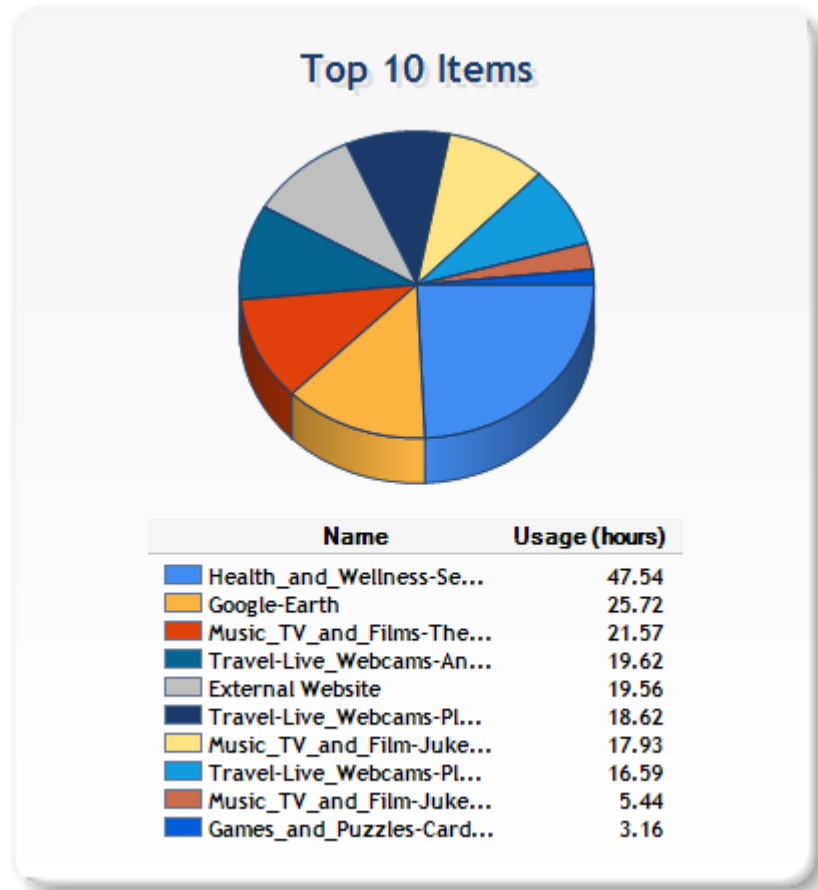

[download data](#)

[download data](#)

[download data](#)

Daily Usage

2/1/2020	0 hours
2/2/2020	0.01 hours
2/3/2020	0 hours
2/4/2020	0 hours
2/5/2020	6.34 hours
2/6/2020	0.85 hours
2/7/2020	7.68 hours
2/8/2020	0 hours
2/9/2020	4.76 hours
2/10/2020	1.45 hours
2/11/2020	0 hours
2/12/2020	2.59 hours
2/13/2020	9.37 hours
2/14/2020	23.99 hours
2/15/2020	23.88 hours
2/16/2020	0 hours
2/17/2020	0.25 hours
2/18/2020	13.71 hours