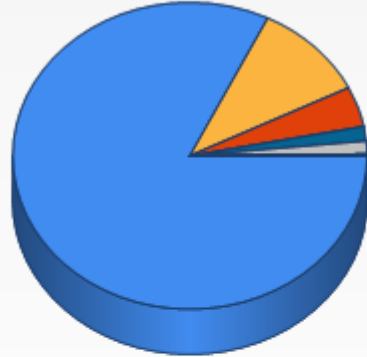

Top 10 External Websites

Site	Usage (hours)
.youtube.com/watch?v=Gm3bQVANTVo&feat...	16.07
.youtube.com/watch?v=6LVZ07lAg4M	2.04
.youtube.com/watch?v=eKrL4THMYqY	0.83
.youtube.com/results?search_query=rho...	0.3
.youtube.com/watch?v=GAOL9Wio-IY	0.26
.nytimes.com/	0.01
.youtube.com/watch?v=k2g4QiDEWD4	0.01
.youtube.com/watch?v=OuZXmTUtOjk	0.01
.nytimes.com/section/world/americas	0.01
.nytimes.com/section/world	0

download data

Daily Usage

2/19/2020	4.36 hours
2/20/2020	14.08 hours
2/21/2020	13.8 hours
2/22/2020	11.78 hours
2/23/2020	24 hours
2/24/2020	14.6 hours
2/25/2020	0.35 hours
2/26/2020	9.44 hours
2/27/2020	5.36 hours
2/28/2020	10.94 hours
2/29/2020	8.71 hours
Total Hours	212.3