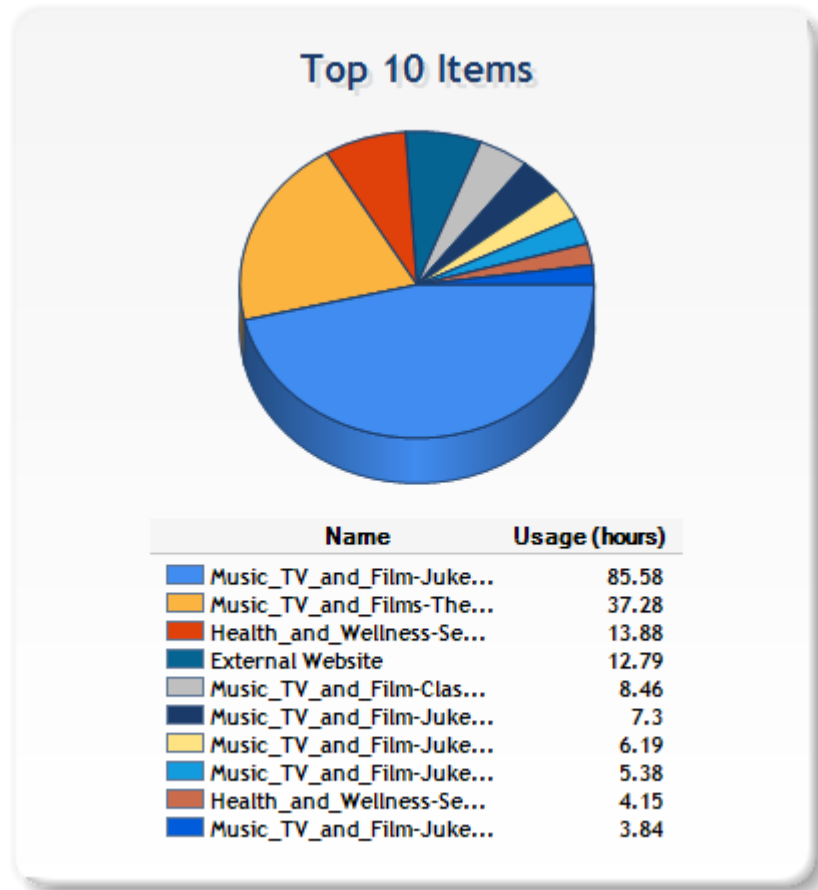

[download data](#)

[download data](#)

[download data](#)

Daily Usage

2/1/2020	7 hours
2/2/2020	6.39 hours
2/3/2020	4 hours
2/4/2020	3.14 hours
2/5/2020	10.51 hours
2/6/2020	2.2 hours
2/7/2020	2.42 hours
2/8/2020	2.42 hours
2/9/2020	0 hours
2/10/2020	0 hours
2/11/2020	6.71 hours
2/12/2020	2.77 hours
2/13/2020	0 hours
2/14/2020	10.18 hours
2/15/2020	20.94 hours
2/16/2020	23.65 hours
2/17/2020	10.09 hours
2/18/2020	6.46 hours