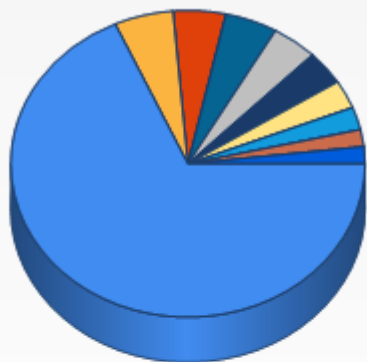

Top 10 External Websites

Site	Usage (hours)
.youtube.com/watch?v=yH1ej36QMxA	1.14
.youtube.com/watch?v=01qMbIOA0pk&feat...	0.09
.youtube.com/watch?v=wtoZ3dNkinM	0.08
.youtube.com/watch?v=w_rpKDALGSU	0.08
.google.com/maps/place/Colorado/@38.9...	0.07
health.usnews.com/doctors/forrest-cro...	0.06
.google.com/maps/place/Kansas/@39.144...	0.05
.youtube.com/watch?v=eq7_nFD40F0	0.04
mystory.myin2l.com/mystory/Narr_Previ...	0.03
.youtube.com/watch?v=Tg7qf4hcLt8&feat...	0.03

download data

Daily Usage

2/19/2020	0 hours
2/20/2020	5.91 hours
2/21/2020	4.29 hours
2/22/2020	11.76 hours
2/23/2020	24 hours
2/24/2020	15.83 hours
2/25/2020	3.03 hours
2/26/2020	12.78 hours
2/27/2020	5.26 hours
2/28/2020	0.69 hours
2/29/2020	0 hours
Total Hours	178.17