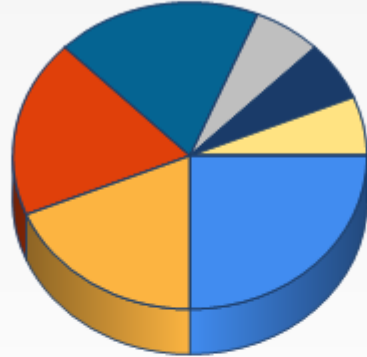

Top 10 External Websites

Site	Usage (hours)
mystory.myin2l.com/mystory/Narr_Previ...	0.04
.youtube.com/channel/UCF0pVplsI8R5kcA...	0.03
internal.myin2l.com/#30700	0.03
.youtube.com/watch?v=Mw9NVhtD3SE	0.03
.whitehouse.gov/about-the-white-house...	0.01
.nytimes.com/	0.01
internal.myin2l.com/sessions/new?user...	0.01
.whitehouse.gov/about-the-white-house...	0
.skype.com/en/thank-you-skype/	0
.whitehouse.gov/about-the-white-house...	0

[download data](#)

Daily Usage

3/19/2020	0.03 hours
3/20/2020	14.28 hours
3/21/2020	15.31 hours
3/22/2020	0 hours
3/23/2020	1.89 hours
3/24/2020	0 hours
3/25/2020	0.27 hours
3/26/2020	0.2 hours
3/27/2020	2.41 hours
3/28/2020	0 hours
3/29/2020	0 hours
3/30/2020	1.11 hours
3/31/2020	0 hours
Total Hours	228.02