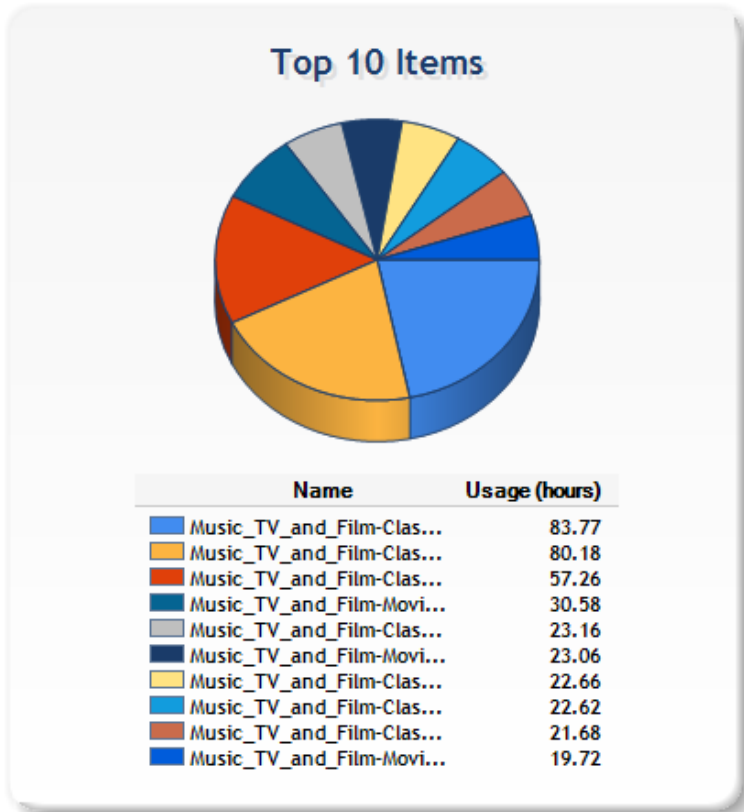

[download data](#)

Daily Usage

10/29/2020	0 hours
10/30/2020	0 hours
10/31/2020	0 hours
Total Hours	0

[download data](#)

[download data](#)

[download data](#)

Daily Usage

10/1/2020	0.66 hours
10/2/2020	2.21 hours
10/3/2020	0 hours
10/4/2020	0 hours
10/5/2020	2.12 hours
10/6/2020	1.65 hours
10/7/2020	1.17 hours
10/8/2020	2.35 hours
10/9/2020	1.77 hours
10/10/2020	0 hours
10/11/2020	0 hours
10/12/2020	3.01 hours
10/13/2020	1.17 hours
10/14/2020	1.12 hours
10/15/2020	1.56 hours
10/16/2020	0 hours
10/17/2020	0.79 hours
10/18/2020	0 hours
10/19/2020	2.91 hours
10/20/2020	1.98 hours
10/21/2020	2.78 hours
10/22/2020	0.48 hours
10/23/2020	0.71 hours
10/24/2020	0 hours
10/25/2020	0 hours
10/26/2020	1.17 hours
10/27/2020	0.07 hours
10/28/2020	0.79 hours