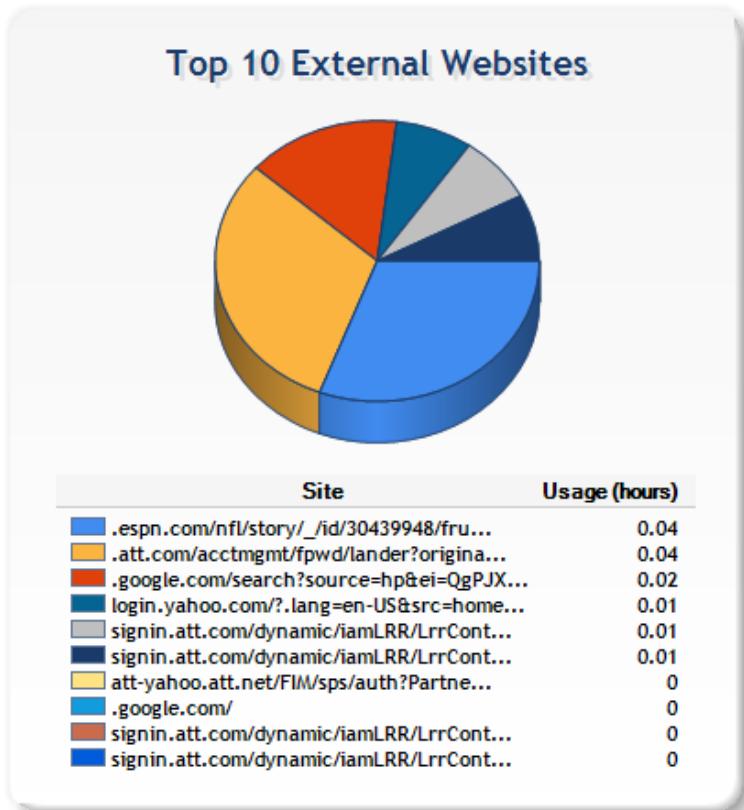

[download data](#)

Daily Usage

12/29/2020	0 hours
12/30/2020	0 hours
12/31/2020	0 hours
Total Hours	0

[download data](#)

[download data](#)

[download data](#)

Daily Usage

12/1/2020	0 hours
12/2/2020	0.86 hours
12/3/2020	0.88 hours
12/4/2020	0.49 hours
12/5/2020	0 hours
12/6/2020	0 hours
12/7/2020	3.03 hours
12/8/2020	0 hours
12/9/2020	1.21 hours
12/10/2020	0 hours
12/11/2020	0 hours
12/12/2020	0 hours
12/13/2020	0 hours
12/14/2020	0 hours
12/15/2020	0 hours
12/16/2020	0 hours
12/17/2020	0 hours
12/18/2020	0.77 hours
12/19/2020	0 hours
12/20/2020	0 hours
12/21/2020	0 hours
12/22/2020	1.4 hours
12/23/2020	4.43 hours
12/24/2020	5.46 hours
12/25/2020	0 hours
12/26/2020	0 hours
12/27/2020	0 hours
12/28/2020	0 hours