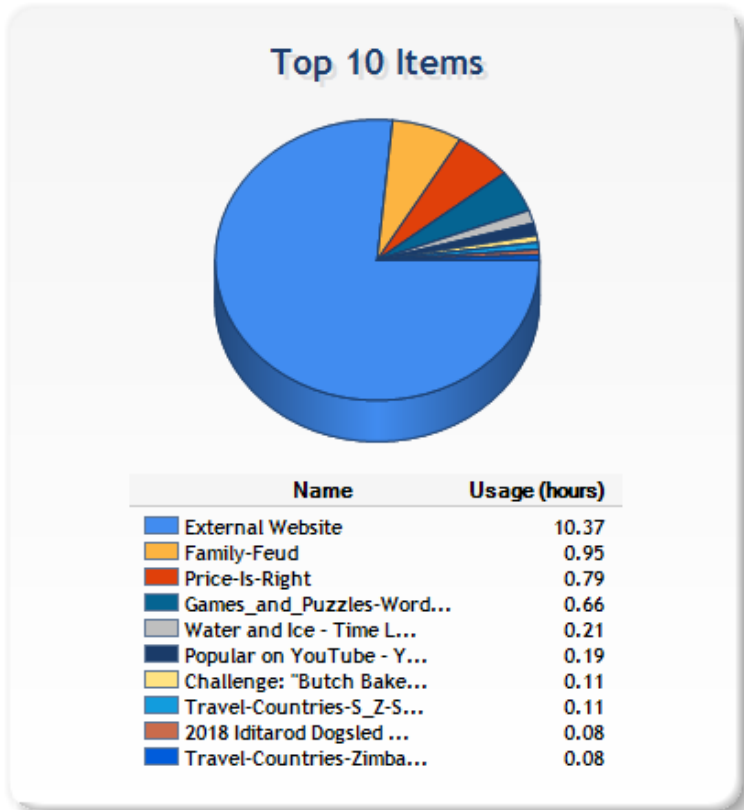

[download data](#)

Daily Usage

11/29/2020	0 hours
11/30/2020	0 hours
Total Hours	0

[download data](#)

[download data](#)

Daily Usage

11/1/2020	0 hours
11/2/2020	2.14 hours
11/3/2020	2.81 hours
11/4/2020	0.05 hours
11/5/2020	0.5 hours
11/6/2020	2.62 hours
11/7/2020	0 hours
11/8/2020	0 hours
11/9/2020	0 hours
11/10/2020	0 hours
11/11/2020	0 hours
11/12/2020	0 hours
11/13/2020	0 hours
11/14/2020	0 hours
11/15/2020	0 hours
11/16/2020	0 hours
11/17/2020	0 hours
11/18/2020	0 hours
11/19/2020	0 hours
11/20/2020	0 hours
11/21/2020	0 hours
11/22/2020	0 hours
11/23/2020	0.52 hours
11/24/2020	0 hours
11/25/2020	0.49 hours
11/26/2020	0 hours
11/27/2020	0.67 hours
11/28/2020	0 hours