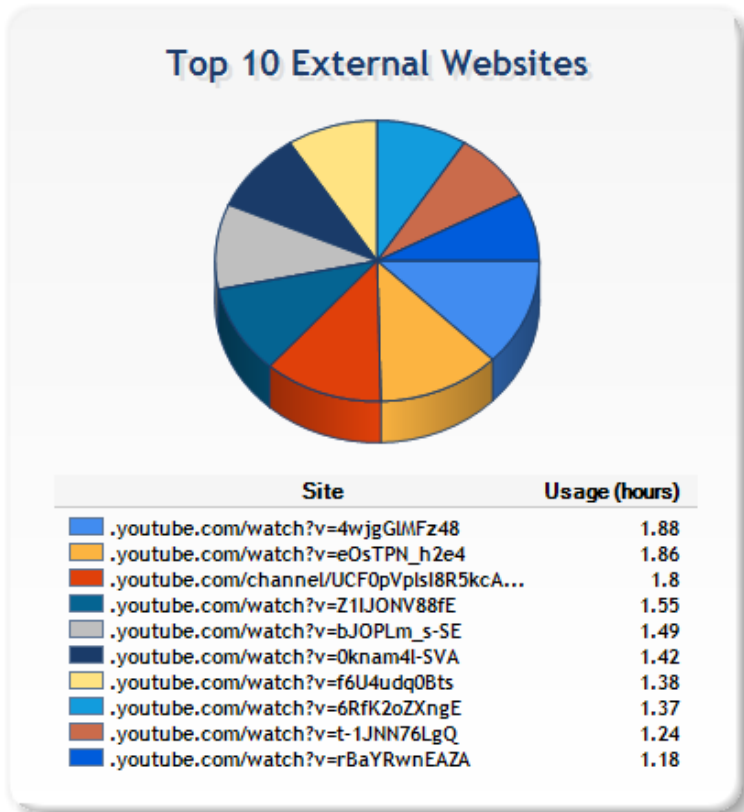

[download data](#)

Daily Usage

10/29/2020	0 hours
10/30/2020	0 hours
10/31/2020	0 hours
Total Hours	0.01

[download data](#)

[download data](#)

[download data](#)

Daily Usage

11/1/2020	0 hours
11/2/2020	0 hours
11/3/2020	0 hours
11/4/2020	0 hours
11/5/2020	0 hours
11/6/2020	0 hours
11/7/2020	0 hours
11/8/2020	0 hours
11/9/2020	0 hours
11/10/2020	0 hours
11/11/2020	0 hours
11/12/2020	0 hours
11/13/2020	0 hours
11/14/2020	0 hours
11/15/2020	0 hours
11/16/2020	0 hours
11/17/2020	0 hours
11/18/2020	0 hours
11/19/2020	0 hours
11/20/2020	0 hours
11/21/2020	0 hours
11/22/2020	0 hours
11/23/2020	0 hours
11/24/2020	0 hours
11/25/2020	0 hours
11/26/2020	0 hours
11/27/2020	0 hours
11/28/2020	0 hours