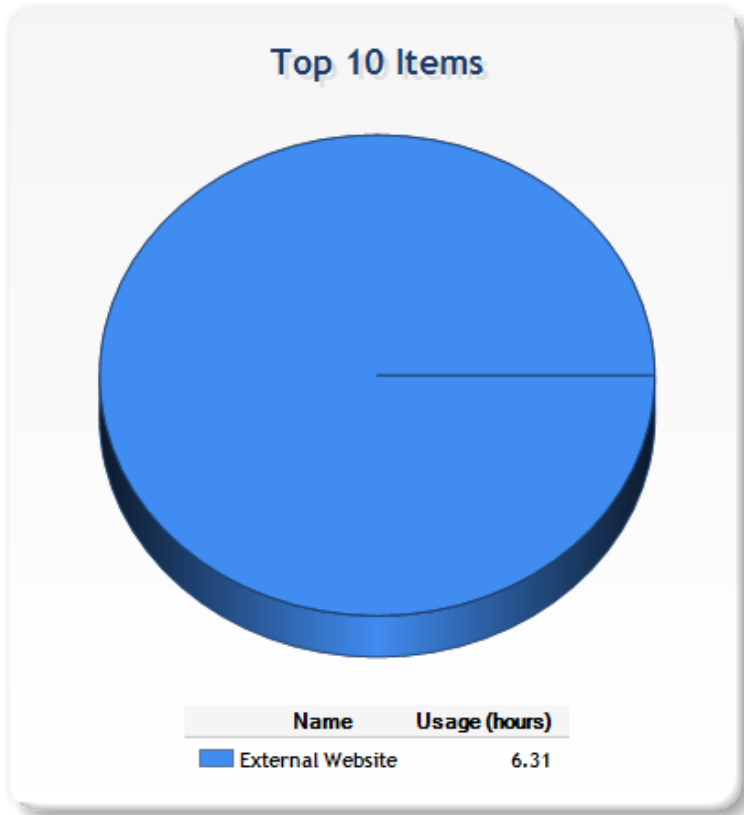

Usage Report

10/1/2020 - 10/31/2020
Concordia at Sumner - NK
Computer: OH0126-THC-TS1

[download data](#)

[download data](#)

[download data](#)

Daily Usage

10/1/2020	0 hours
10/2/2020	0 hours
10/3/2020	0 hours
10/4/2020	0 hours
10/5/2020	0 hours
10/6/2020	0 hours
10/7/2020	0 hours
10/8/2020	0 hours
10/9/2020	0 hours
10/10/2020	0 hours
10/11/2020	0 hours
10/12/2020	0 hours
10/13/2020	0 hours
10/14/2020	0 hours
10/15/2020	0 hours
10/16/2020	0 hours
10/17/2020	0 hours
10/18/2020	0 hours
10/19/2020	0 hours
10/20/2020	0 hours
10/21/2020	0 hours
10/22/2020	0 hours
10/23/2020	0 hours
10/24/2020	0 hours
10/25/2020	0 hours
10/26/2020	0 hours
10/27/2020	0 hours
10/28/2020	0 hours