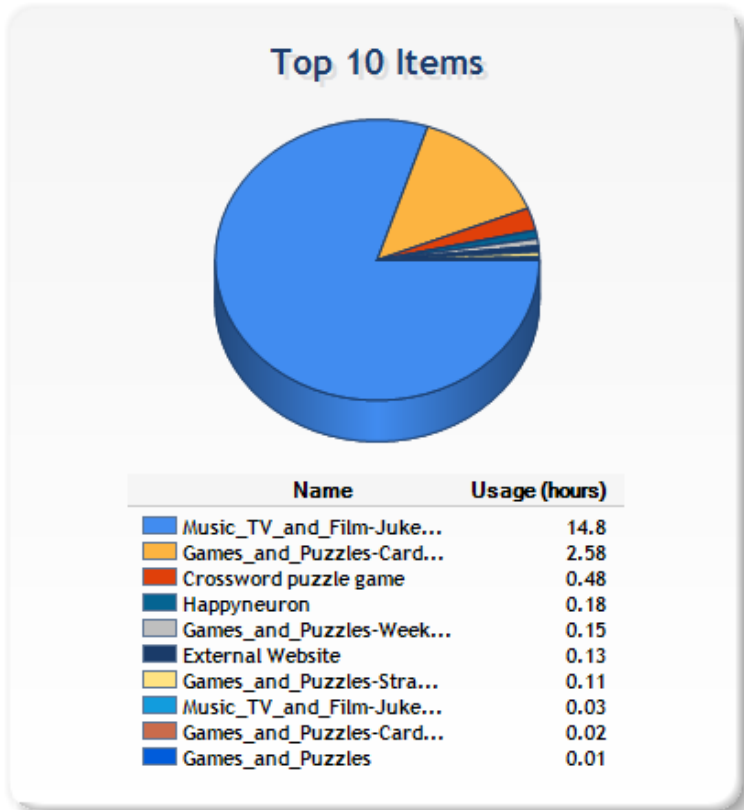

[download data](#)

Daily Usage

12/29/2020	0 hours
12/30/2020	0 hours
12/31/2020	0 hours
Total Hours	0

[download data](#)

[download data](#)

[download data](#)

Daily Usage

12/1/2020	0 hours
12/2/2020	0.86 hours
12/3/2020	0.88 hours
12/4/2020	0.49 hours
12/5/2020	0 hours
12/6/2020	0 hours
12/7/2020	3.03 hours
12/8/2020	0 hours
12/9/2020	1.21 hours
12/10/2020	0 hours
12/11/2020	0 hours
12/12/2020	0 hours
12/13/2020	0 hours
12/14/2020	0 hours
12/15/2020	0 hours
12/16/2020	0 hours
12/17/2020	0 hours
12/18/2020	0.77 hours
12/19/2020	0 hours
12/20/2020	0 hours
12/21/2020	0 hours
12/22/2020	1.4 hours
12/23/2020	4.43 hours
12/24/2020	5.46 hours
12/25/2020	0 hours
12/26/2020	0 hours
12/27/2020	0 hours
12/28/2020	0 hours