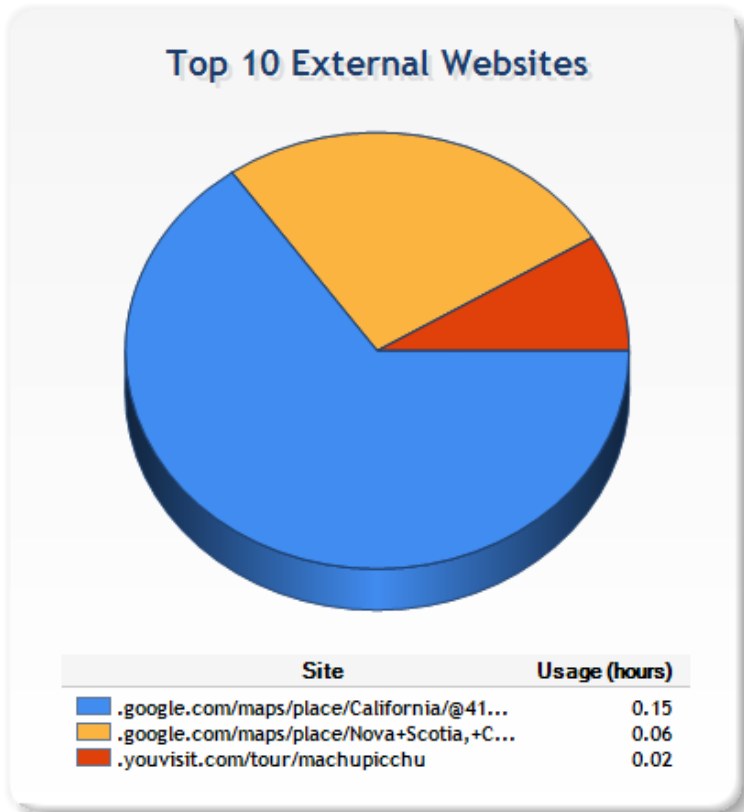

[download data](#)

Daily Usage

10/29/2020	0 hours
10/30/2020	0 hours
10/31/2020	0 hours
Total Hours	0

[download data](#)

[download data](#)

[download data](#)

Daily Usage

10/1/2020	0.66 hours
10/2/2020	2.21 hours
10/3/2020	0 hours
10/4/2020	0 hours
10/5/2020	2.12 hours
10/6/2020	1.65 hours
10/7/2020	1.17 hours
10/8/2020	2.35 hours
10/9/2020	1.77 hours
10/10/2020	0 hours
10/11/2020	0 hours
10/12/2020	3.01 hours
10/13/2020	1.17 hours
10/14/2020	1.12 hours
10/15/2020	1.56 hours
10/16/2020	0 hours
10/17/2020	0.79 hours
10/18/2020	0 hours
10/19/2020	2.91 hours
10/20/2020	1.98 hours
10/21/2020	2.78 hours
10/22/2020	0.48 hours
10/23/2020	0.71 hours
10/24/2020	0 hours
10/25/2020	0 hours
10/26/2020	1.17 hours
10/27/2020	0.07 hours
10/28/2020	0.79 hours