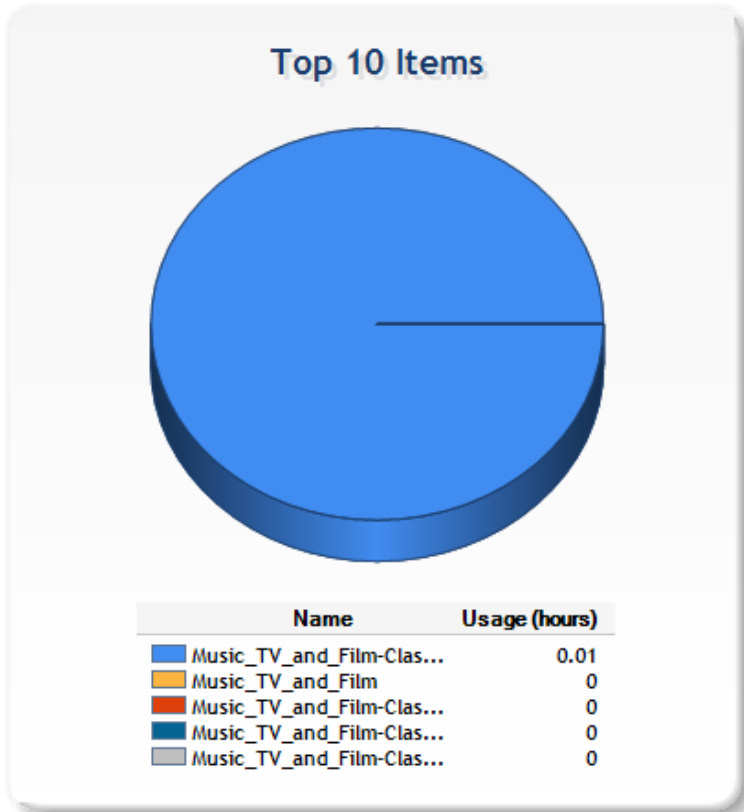

[download data](#)

Daily Usage

10/29/2020	2.31 hours
10/30/2020	0.78 hours
10/31/2020	2.71 hours
Total Hours	36.28

Usage Report

10/1/2020 - 10/31/2020
Concordia at Sumner - NK
Computer: OH0126-THC-TS3

[download data](#)

[download data](#)

[download data](#)

Daily Usage

10/1/2020	0 hours
10/2/2020	0 hours
10/3/2020	0 hours
10/4/2020	0 hours
10/5/2020	0 hours
10/6/2020	0 hours
10/7/2020	0 hours
10/8/2020	0 hours
10/9/2020	0 hours
10/10/2020	0 hours
10/11/2020	0 hours
10/12/2020	0 hours
10/13/2020	0.01 hours
10/14/2020	0 hours
10/15/2020	0 hours
10/16/2020	0 hours
10/17/2020	0 hours
10/18/2020	0 hours
10/19/2020	0 hours
10/20/2020	0 hours
10/21/2020	0 hours
10/22/2020	0 hours
10/23/2020	0 hours
10/24/2020	0 hours
10/25/2020	0 hours
10/26/2020	0 hours
10/27/2020	0 hours
10/28/2020	0 hours