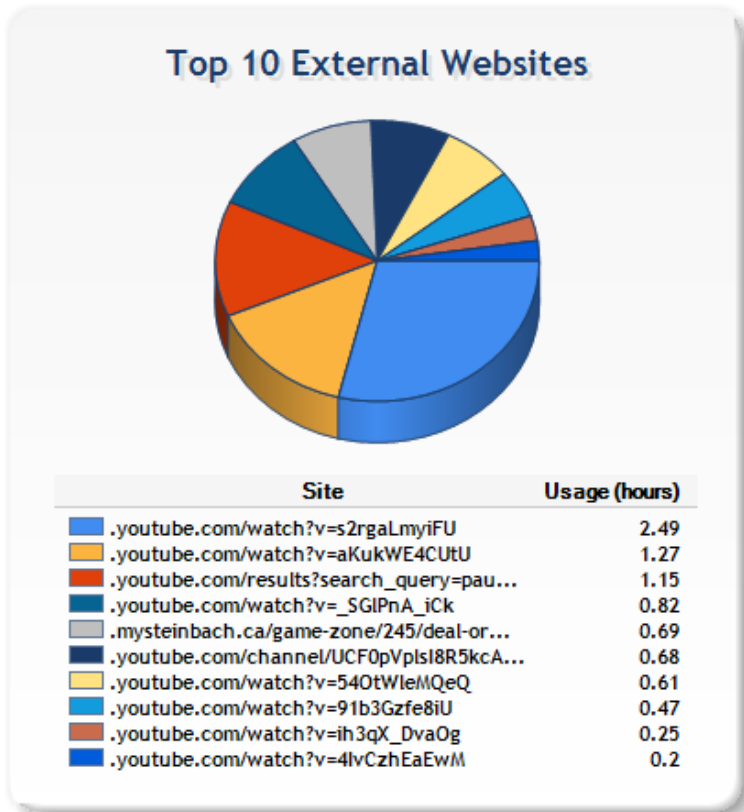

Daily Usage

11/1/2020	0 hours
11/2/2020	2.14 hours
11/3/2020	2.81 hours
11/4/2020	0.05 hours
11/5/2020	0.5 hours
11/6/2020	2.62 hours
11/7/2020	0 hours
11/8/2020	0 hours
11/9/2020	0 hours
11/10/2020	0 hours
11/11/2020	0 hours
11/12/2020	0 hours
11/13/2020	0 hours
11/14/2020	0 hours
11/15/2020	0 hours
11/16/2020	0 hours
11/17/2020	0 hours
11/18/2020	0 hours
11/19/2020	0 hours
11/20/2020	0 hours
11/21/2020	0 hours
11/22/2020	0 hours
11/23/2020	0.52 hours
11/24/2020	0 hours
11/25/2020	0.49 hours
11/26/2020	0 hours
11/27/2020	0.67 hours
11/28/2020	0 hours

[download data](#)