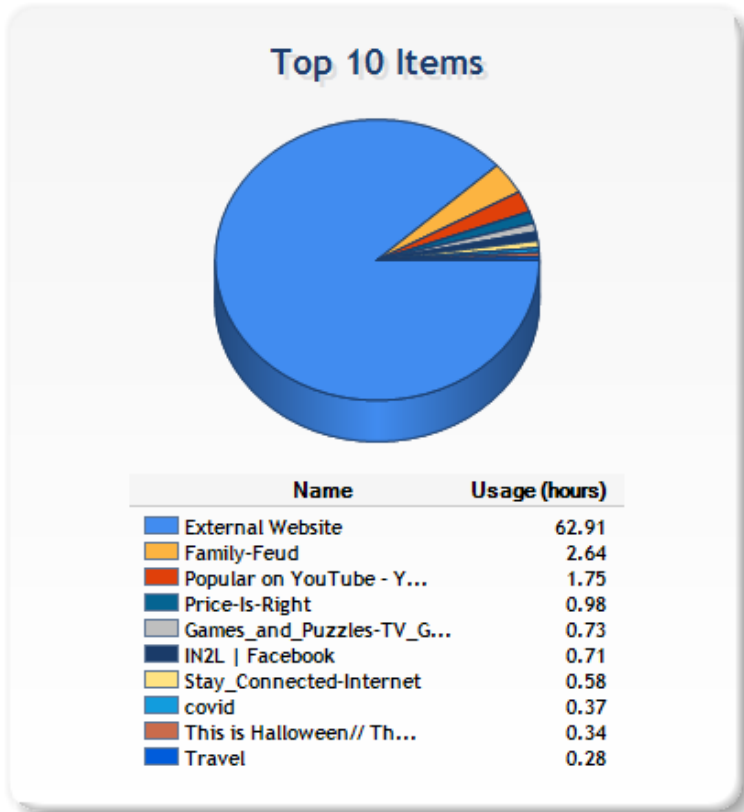

[download data](#)

[download data](#)