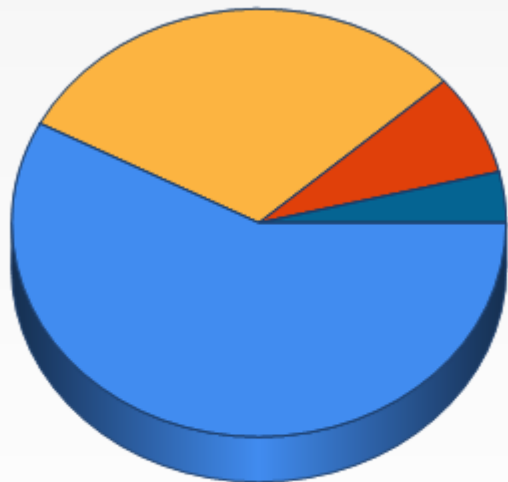

Top 10 External Websites

Site	Usage (hours)
.weatherbug.com/weather-forecast/now/...	0.15
.albinoblacksheep.com/horoscope/libra	0.08
.albinoblacksheep.com/horoscope/capri...	0.02
.albinoblacksheep.com/horoscope/taurus	0.01
.albinoblacksheep.com/horoscope/	0

[download data](#)

Daily Usage

5/19/2020	0.74 hours
5/20/2020	0 hours
5/21/2020	0 hours
5/22/2020	0 hours
5/23/2020	0 hours
5/24/2020	0 hours
5/25/2020	1.02 hours
5/26/2020	0.2 hours
5/27/2020	0 hours
5/28/2020	0 hours
5/29/2020	0.67 hours
5/30/2020	0 hours
5/31/2020	0 hours
Total Hours	7.03