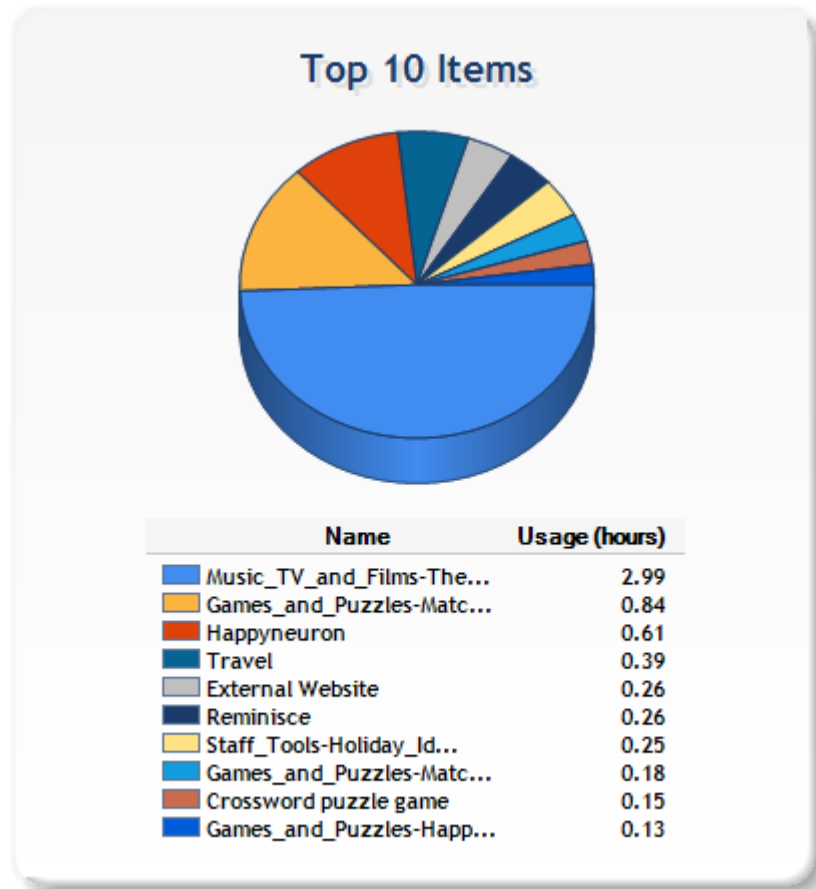

Usage Report

5/1/2020 - 5/31/2020

Concordia at Sumner - NK

Computer: OH0126-THC-TS2

[download data](#)

[download data](#)

[download data](#)

Daily Usage

5/1/2020	0 hours
5/2/2020	0 hours
5/3/2020	0 hours
5/4/2020	0 hours
5/5/2020	0.3 hours
5/6/2020	2.42 hours
5/7/2020	0 hours
5/8/2020	0.95 hours
5/9/2020	0 hours
5/10/2020	0 hours
5/11/2020	0 hours
5/12/2020	0 hours
5/13/2020	0.47 hours
5/14/2020	0 hours
5/15/2020	0.25 hours
5/16/2020	0 hours
5/17/2020	0 hours
5/18/2020	0 hours