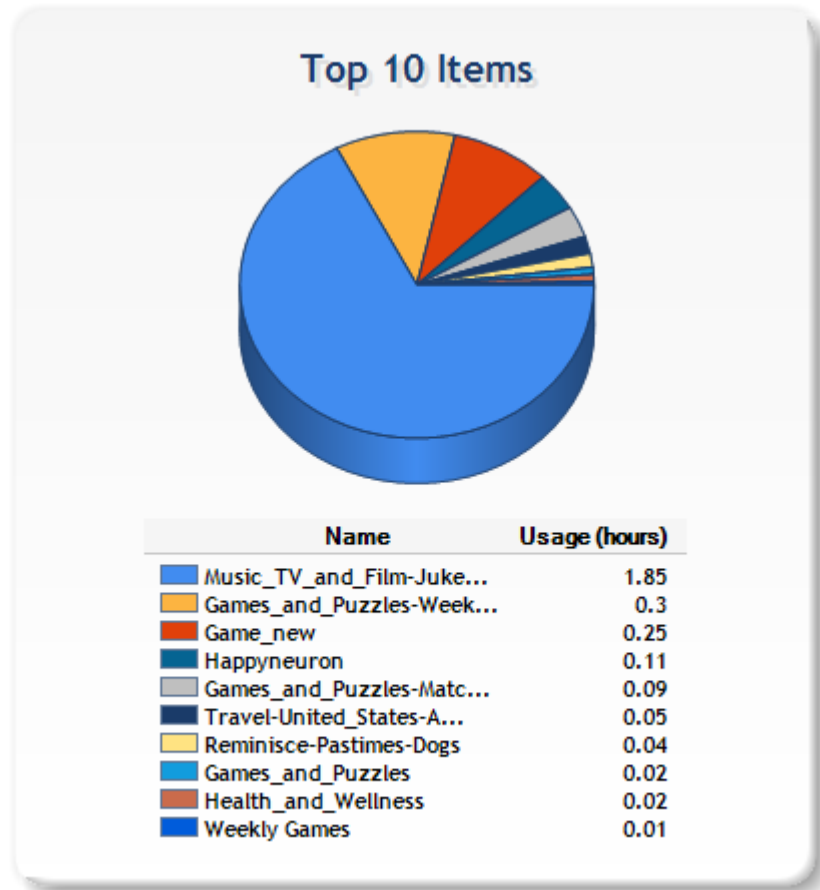

[download data](#)

[download data](#)

[download data](#)

Daily Usage

4/1/2020	0 hours
4/2/2020	0 hours
4/3/2020	0 hours
4/4/2020	0 hours
4/5/2020	0 hours
4/6/2020	0 hours
4/7/2020	0 hours
4/8/2020	0 hours
4/9/2020	0 hours
4/10/2020	0 hours
4/11/2020	0 hours
4/12/2020	0 hours
4/13/2020	0 hours
4/14/2020	0 hours
4/15/2020	0 hours
4/16/2020	0 hours
4/17/2020	0 hours
4/18/2020	0 hours