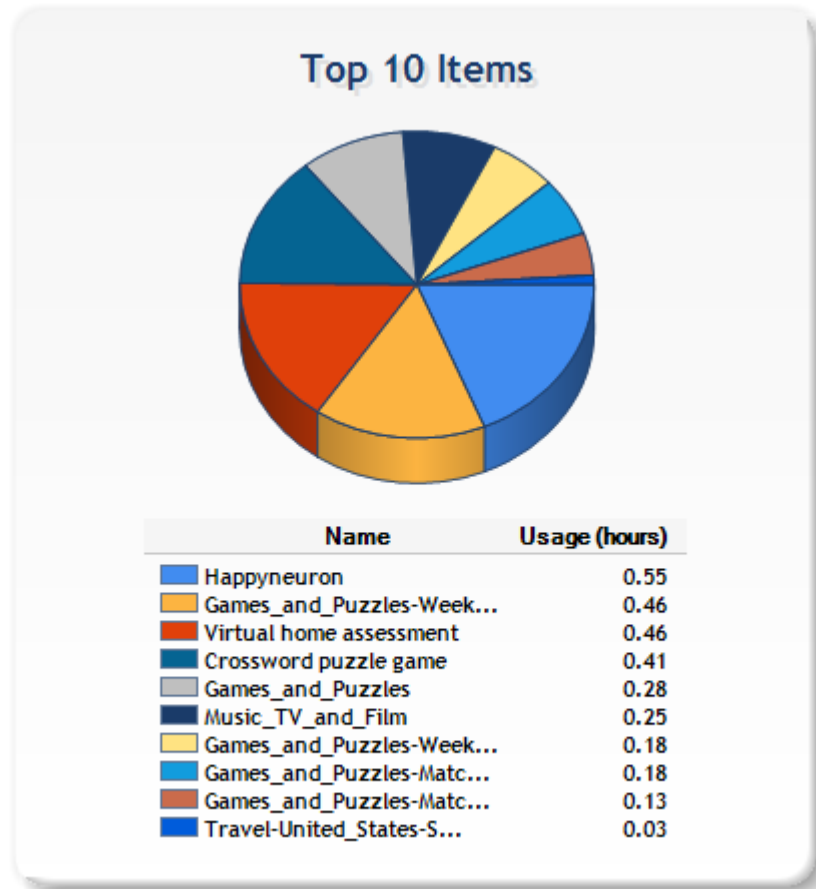

Usage Report

6/1/2020 - 6/30/2020

Concordia at Sumner - NK

Computer: OH0126-THC-TS2

[download data](#)

[download data](#)

[download data](#)

Daily Usage

6/1/2020	0.66 hours
6/2/2020	0.32 hours
6/3/2020	0 hours
6/4/2020	0.27 hours
6/5/2020	0.36 hours
6/6/2020	0 hours
6/7/2020	0 hours
6/8/2020	0 hours
6/9/2020	0.22 hours
6/10/2020	0.25 hours
6/11/2020	0 hours
6/12/2020	0 hours
6/13/2020	0 hours
6/14/2020	0 hours
6/15/2020	0.25 hours
6/16/2020	0 hours
6/17/2020	0 hours
6/18/2020	0 hours